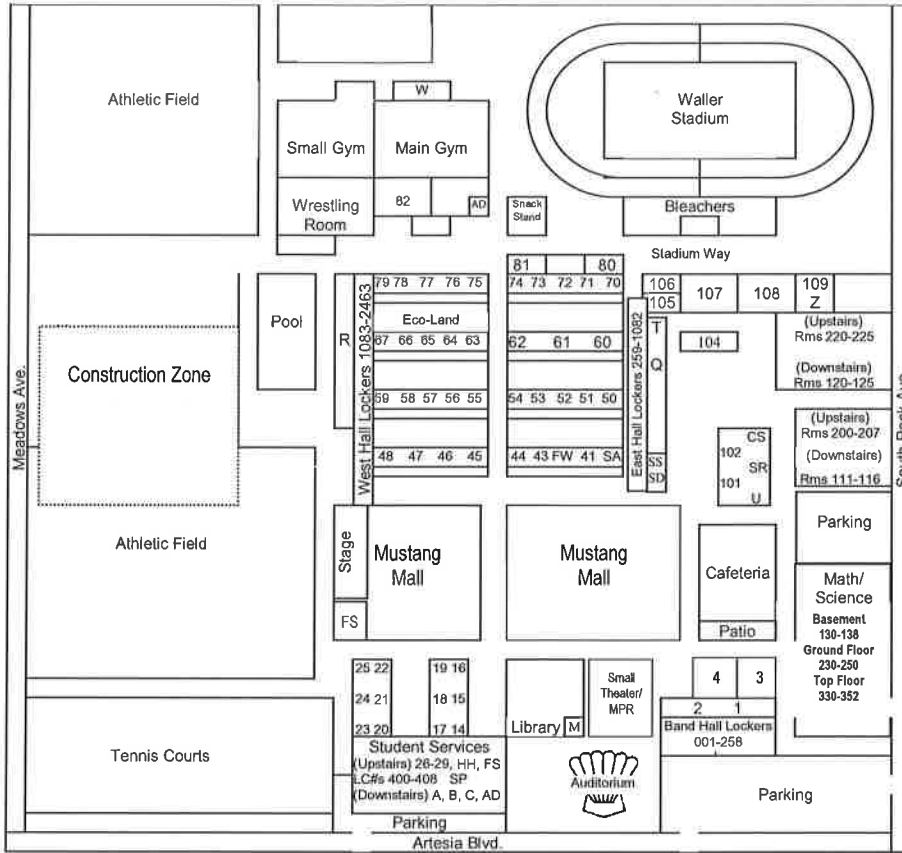

Mira Costa Campus Map

3/2015

- | | | | |
|-----------|-------------------------------|-----------|--------------------------------|
| A | Administration Offices | FS | Food Services |
| B | Attendance Office | FW | Faculty Workroom |
| C | Guidance Offices | HH | Health Office |
| M | Textbook Room | LC | Learning Center |
| Q | Boiler Room | SA | Student Activities |
| R | Pool Lockers/Restrooms | SD | ASB Distribution |
| S | Storage | CS | Campus Security |
| T | Transformer Room | SF | Student Finance |
| U | Adult School | SP | School Psychologists |
| W | Weight Room | SR | School Resource Officer |
| Z | Maintenance Office | SS | Student Store/Student |
| AD | Athletic Director | | Activities Office |